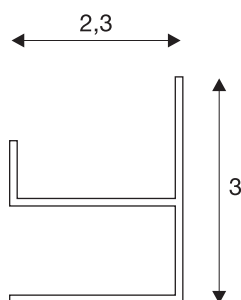

GLENOS

LED WALL PROFILE

GLENOS LED wall profil

Length	Colour	Weight (kg)	Item no.
200 cm	anodised aluminium	0.58	213312

Material: Aluminium, width / height: 2.3/3 cm, max. width of LED strip: 1.9 cm
Attachment with mounting clips

ACCESSORIES

END CAPS AND MOUNTING CLIPS

End caps

Mounting clips

Description	Colour	Material	Dimensions	Item no.
End caps, 2 pieces	silver-grey	plastic	W/H: 2.3/3 cm Visible depth: 0.02 cm	213321
Mounting clips, 3 pieces	anodised aluminium	aluminium	L/W/H: 4/0.8/1.1 cm	213320

i Please note that the visible depth must be subtracted from the profile length when using end caps in order to obtain the required total length.
Visible depth of end caps + profile length = total length