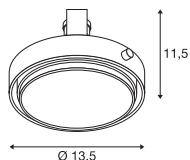

Recommended accessories

☐ Trim panel	Item no. 115600

Recommended lamp

LED GU10 13W 140°
4000K 1100lm EEL=A+
30kWh/1000h
Item no. 1001245

LED GU10 9W 40°
2700-6500K 800lm EEL=A+
9kWh/1000h
Item no. 1001921

Lamp details

75W max.
optional: LED

Variant	Item no.
GU10 | QPAR111	
☐ matt white	115011
GU10 | QPAR111	
■ silver-grey/black	115014