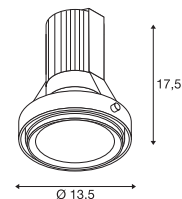

**Size 1 installation frame**

Steel  
L: 15.5 cm W: 15.5 cm D: 18.5 cm  
Intended for frameless installation.  
1 pc.

Variant	Item no.
■ black	115151

**Size 2 installation frame**

Steel  
L: 31.5 cm W: 15.5 cm D: 18.5 cm  
Intended for frameless installation.  
1 pc.

Variant	Item no.
■ black	115152

**Size 1 installation frame**

Steel  
Ø: 15.5 cm D: 18 cm  
Intended for frameless installation.  
1 pc.

Variant	Item no.
■ black	115674

**Size 2 installation frame**

Steel  
L: 32.5 cm W: 15.5 cm D: 18 cm  
Intended for frameless installation.  
1 pc.

Variant	Item no.
■ black	115684

**Size 1 installation frame**

Steel  
Ø: 15.5 cm D: 12 cm  
Intended for frameless installation.  
1 pc.

Variant	Item no.
■ black	115624

**Size 2 installation frame**

Steel  
L: 32.5 cm W: 15.5 cm D: 12 cm  
Intended for frameless installation.  
1 pc.

LED INSIDE

• HV LED Module

**Product details**

220-240V ~50/60Hz  
Total consumption: 12W  
Material: Aluminium/plastic  
Dimmable: L

0.74

50000

50°

**Dimensioned drawing**