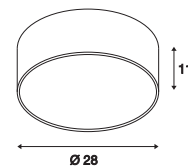

MEDO 30
CL

A-A++ Range A++-E

LED INSIDE

Product details

220-240V ~50/60Hz 350mA
Total consumption: 16W
Material: Aluminium/steel/PMMA
Dimmable: Triac C, Triac L

1.02

Dimensioned drawing

Note

Suspension set excl.,
5 m pendant set can be found on page 089.

Recommended accessories

- Suspension set 1.5 m
Item no. 133810
- Suspension set 1.5 m
Item no. 133811
- Suspension set 1.5 m
Item no. 133814
- Suspension set 1.5 m
Item no. 133816