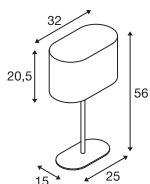

SOPRANA OVAL
TL, E27

E-A++ Range A++-E

- Switch at connection lead

Product details

230V ~50Hz
Material: Textile/PS/steel

1.5 180

Dimensioned drawing

Note

2 pin plug and switch

Recommended lamp

LED E27 14.5W 200°
2700K 1521lm EEL=A+
15kWh/1000h

Item no. 560422

LED E27 11.5W 240°
2700K 1060lm EEL=A+
12kWh/1000h | 3 Step-Dim
Item no. 560432

Lamp details

60W max.
L: 16 cm max.
optional: LED TC(...)SE QA60

Variant	Item no.
E27 A60	
■ black	155840
E27 A60	
□ white	155841

SOPRANA OVAL
FL, E27

E-A++ Range A++-E

- Foot switch at connection lead

Product details

230V ~50Hz
Material: Textile/PS/steel

3.75 180

Dimensioned drawing

Note

2 pin plug and switch

Recommended lamp

LED E27 14.5W 200°
2700K 1521lm EEL=A+
15kWh/1000h

Item no. 560422

LED E27 9W 240°
2700-6500K 806lm EEL=A+
9kWh/1000h
Item no. 1001916

Lamp details

60W max.
L: 17 cm max.
optional: LED TC(...)SE QA60