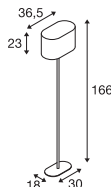

2 pin plug and switch

Recommended lamp

LED E27 14.5W 200°
2700K 1521lm EEL=A+
15kWh/1000h

Item no. 560422

LED E27 11.5W 240°
2700K 1060lm EEL=A+
12kWh/1000h | 3 Step-Dim
Item no. 560432

Lamp details

60W max.
L: 16 cm max.
optional: LED TC(...)SE QA60

Variant	Item no.
E27 A60	
■ black	155840
E27 A60	
□ white	155841

SOPRANA OVAL
FL, E27

E-A++ Range A++-E

- Foot switch at connection lead

Product details

230V ~50Hz
Material: Textile/PS/steel

3.75 180

Dimensioned drawing

Note

2 pin plug and switch

Recommended lamp

LED E27 14.5W 200°
2700K 1521lm EEL=A+
15kWh/1000h

Item no. 560422

LED E27 9W 240°
2700-6500K 806lm EEL=A+
9kWh/1000h
Item no. 1001916

Lamp details

60W max.
L: 17 cm max.
optional: LED TC(...)SE QA60