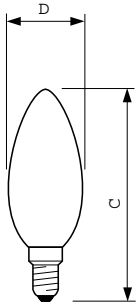

## Standard 40W E14 230V B35 CL 1CT/10X10F

Flame-shaped bulb with clear glass and vacuum- or gas-filled bulb with B- or E-base

Product Data	
Full product code	871150001163350
Order product name	Standard 40W E14 230V B35 CL 1CT/10X10F
EAN/UPC - Product	8711500011633
Order code	926000006814
Numerator - Quantity Per Pack	1
Numerator - Packs per outer box	100
Material Nr. (12NC)	926000006814
Net Weight (Piece)	14.820 g
ILCOS Code	IBB/C-40-230-E14-35

### Dimensional drawing

Product	D	C (max)
Standard 40W E14 230V B35 CL 1CT/10X10F	35 mm	100 mm

CAN STD 40W E14 230V B35 CL